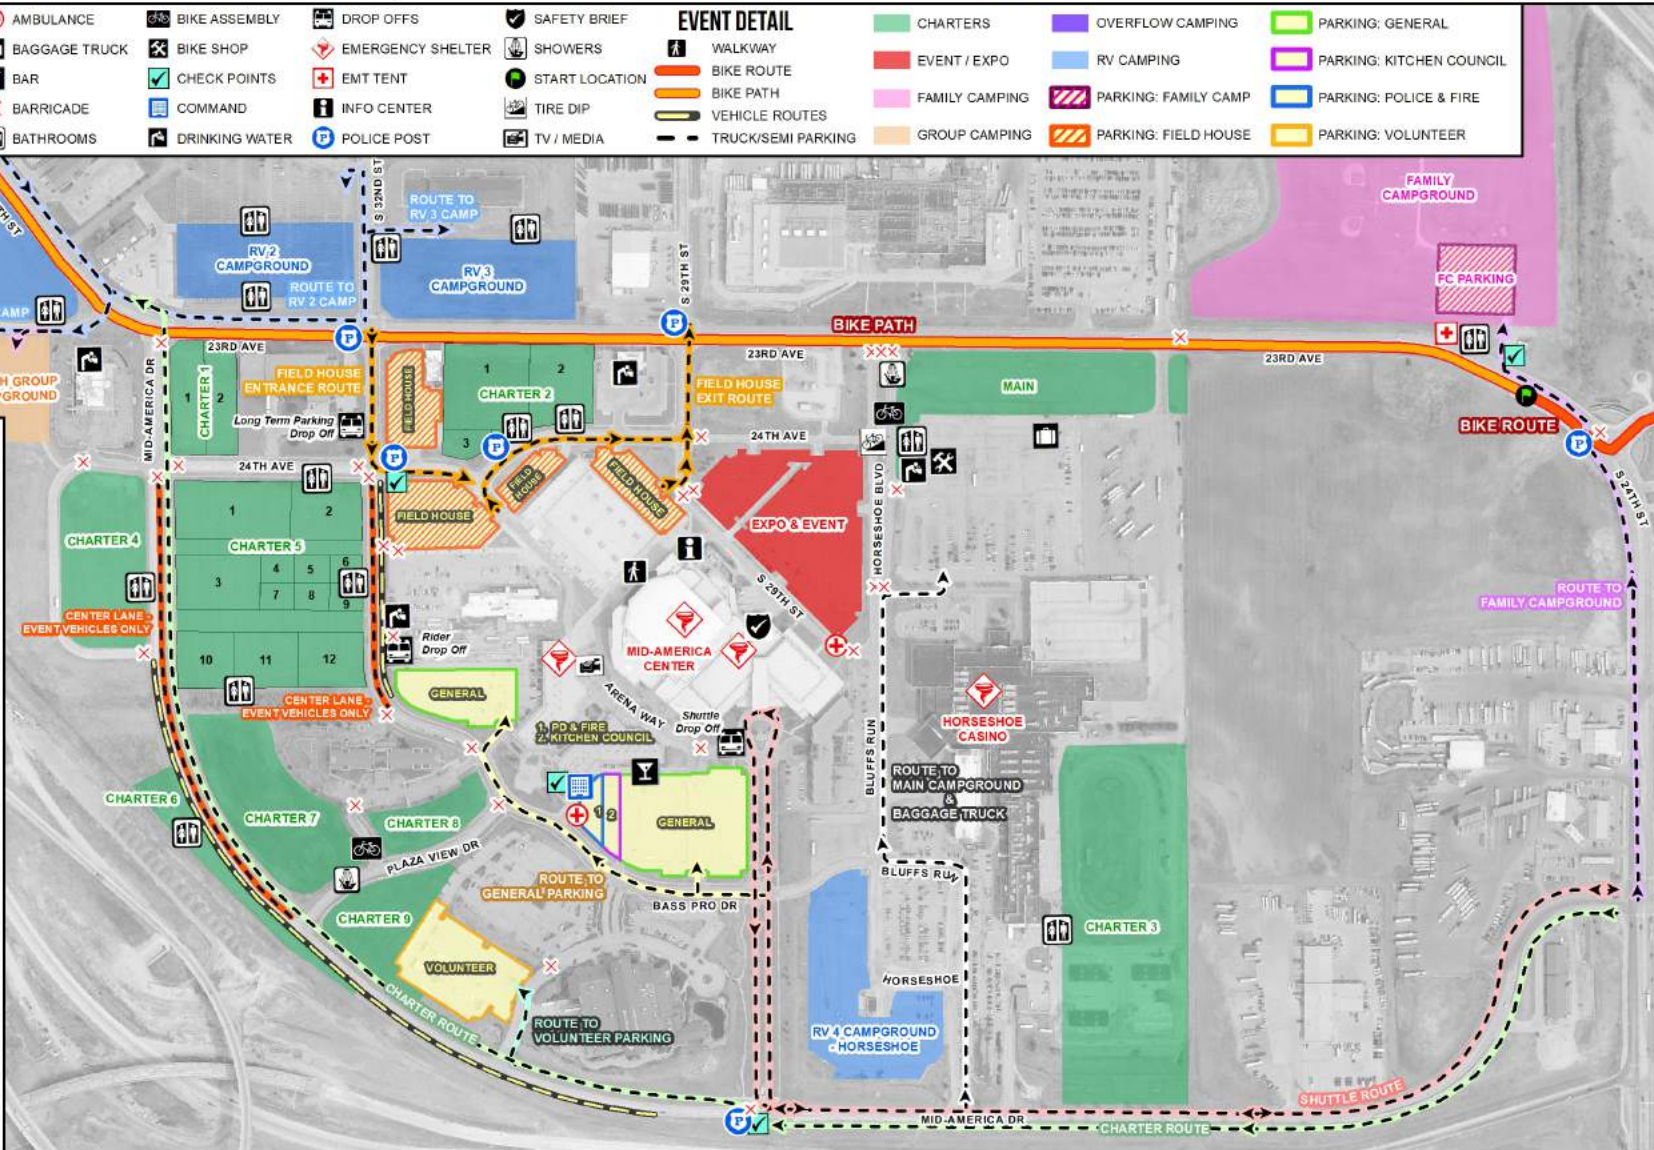

Council IOWA Bluffs

RAGBRAI 2019

EVENT MAPS

Council Bluffs

UNLIKE ANYWHERE ELSE. ON PURPOSE.

SPECIAL THANKS TO:

EVENT OVERVIEW

- 100 100 BLOCK
- X BARRICADE
- BATHROOMS
- CHECK POINTS
- EMERGENCY SHELTER
- EMT TENT
- POLICE POST
- START LOCATION
- TIRE DIP
- BIKE ROUTE
- BIKE PATH
- VEHICLE ROUTES
- TRUCK/SEMI PARKING
- EVENT / EXPO
- FAMILY CAMPGROUND
- GROUP CAMPGROUND
- OVERFLOW CAMPGROUND
- CHARTERS
- RV CAMPGROUND
- PARKING: FIELD HOUSE
- PARKING: FAMILY CAMPGROUND
- PARKING: GENERAL
- PARKING: KITCHEN COUNCIL
- PARKING: POLICE & FIRE
- PARKING: VOLUNTEER

FEATURES PORTRAYED ON THIS MAP ARE SUBJECT TO CHANGE. PLEASE VISIT WWW.RAGBRAICB.COM FOR UP-TO-DATE INFORMATION

UNLIKE ANYWHERE ELSE.
ON PURPOSE.

SPECIAL THANKS TO:

AMBULANCE	BIKE ASSEMBLY	DROP OFFS	SAFETY BRIEF	EVENT DETAIL	CHARTERS	OVERFLOW CAMPING	PARKING: GENERAL
BAGGAGE TRUCK	BIKE SHOP	EMERGENCY SHELTER	SHOWERS	WALKWAY	EVENT / EXPO	RV CAMPING	PARKING: KITCHEN COUNCIL
BAR	CHECK POINTS	EMT TENT	START LOCATION	BIKE ROUTE	FAMILY CAMPING	PARKING: FAMILY CAMP	PARKING: POLICE & FIRE
BARRICADE	COMMAND	INFO CENTER	TIRE DIP	BIKE PATH	GROUP CAMPING	PARKING: FIELD HOUSE	PARKING: VOLUNTEER
BATHROOMS	DRINKING WATER	POLICE POST	TV / MEDIA	VEHICLE ROUTES			
				TRUCK/SEMI PARKING			

- CHARTER 1**
1. RON OMAN
2. BIC
- CHARTER 2**
1. QCBC
2. CEDAR VALLEY
3. LIVESTRONG
- CHARTER 3**
AIR FORCE
- CHARTER 4**
BRANCEL CHARTER
- CHARTER 5**
1. OUT OF STATORS
2. CENTRAL IOWA
3. BUBBA'S
4. SEA TO SEA
5. ARGO
6. NORTHERN IOWA TOUR
7. MELON CITY
8. LOST AND FOUND
9. EMMITSBURGH
10. BIKES TO YOU
11. PADRES
12. BIKE WORLD
- CHARTER 6**
IOWA VALLEY
- CHARTERS 7-9**
PORK BELLY

un **LEASH CB**
2019 Council Bluffs IOWA