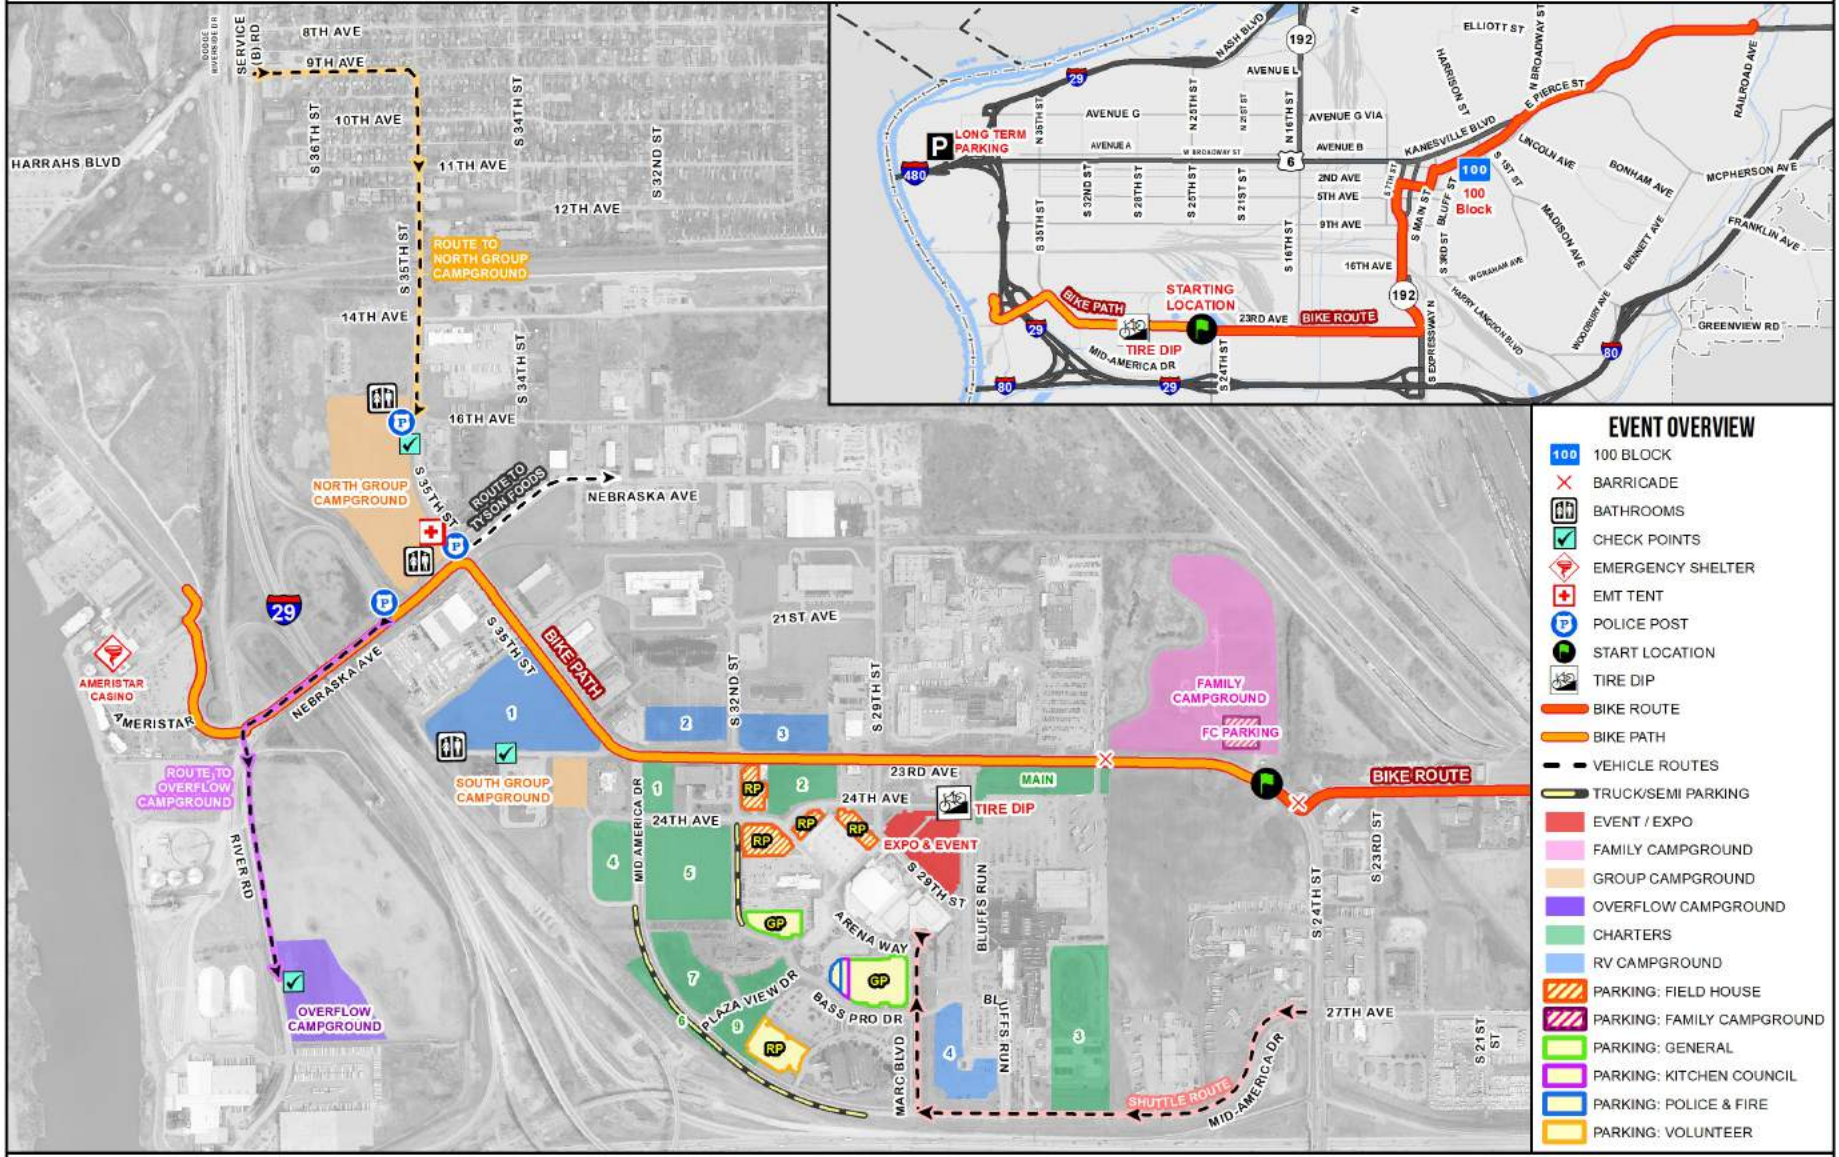

Council IOWA Bluffs

RAGBRAI 2019

EVENT MAPS

Council Bluffs

UNLIKE ANYWHERE ELSE. ON PURPOSE.

SPECIAL THANKS TO:

EVENT OVERVIEW

- 100 100 BLOCK
- X BARRICADE
- BATHROOMS
- CHECK POINTS
- EMERGENCY SHELTER
- EMT TENT
- POLICE POST
- START LOCATION
- TIRE DIP
- BIKE ROUTE
- BIKE PATH
- VEHICLE ROUTES
- TRUCK/SEMI PARKING
- EVENT / EXPO
- FAMILY CAMPGROUND
- GROUP CAMPGROUND
- OVERFLOW CAMPGROUND
- CHARTERS
- RV CAMPGROUND
- PARKING: FIELD HOUSE
- PARKING: FAMILY CAMPGROUND
- PARKING: GENERAL
- PARKING: KITCHEN COUNCIL
- PARKING: POLICE & FIRE
- PARKING: VOLUNTEER

FEATURES PORTRAYED ON THIS MAP ARE SUBJECT TO CHANGE. PLEASE VISIT WWW.RAGBRAICB.COM FOR UP-TO-DATE INFORMATION

UNLIKE ANYWHERE ELSE.
ON PURPOSE.

SPECIAL THANKS TO:

AMBULANCE	BIKE ASSEMBLY	DROP OFFS	SAFETY BRIEF	EVENT DETAIL	CHARTERS	OVERFLOW CAMPING	PARKING: GENERAL
BAGGAGE TRUCK	BIKE SHOP	EMERGENCY SHELTER	SHOWERS	WALKWAY	EVENT / EXPO	RV CAMPING	PARKING: KITCHEN COUNCIL
BAR	CHECK POINTS	EMT TENT	START LOCATION	BIKE ROUTE	FAMILY CAMPING	PARKING: FAMILY CAMP	PARKING: POLICE & FIRE
BARRICADE	COMMAND	INFO CENTER	TIRE DIP	BIKE PATH	GROUP CAMPING	PARKING: FIELD HOUSE	PARKING: VOLUNTEER
BATHROOMS	DRINKING WATER	POLICE POST	TV / MEDIA	VEHICLE ROUTES			
				TRUCK/SEMI PARKING			

- CHARTER 1**
1. RON OMAN
2. BIC
- CHARTER 2**
1. QCBC
2. CEDAR VALLEY
3. LIVESTRONG
- CHARTER 3**
AIR FORCE
- CHARTER 4**
BRANCEL CHARTER
- CHARTER 5**
1. OUT OF STATORS
2. CENTRAL IOWA
3. BUBBA'S
4. SEA TO SEA
5. ARGO
6. NORTHERN IOWA TOUR
7. MELON CITY
8. LOST AND FOUND
9. EMMITSBURGH
10. BIKES TO YOU
11. PADRES
12. BIKE WORLD
- CHARTER 6**
IOWA VALLEY
- CHARTERS 7-9**
PORK BELLY

un **LEASH CB**
2019 Council Bluffs IOWA